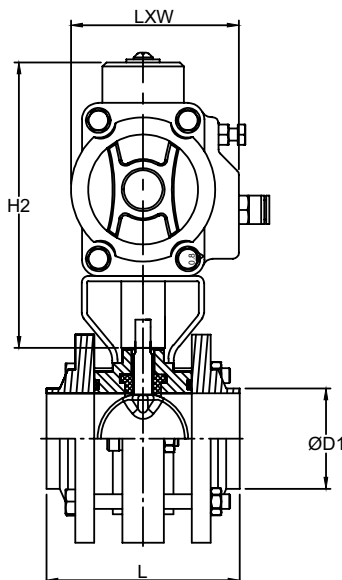

TPBFV-SC/DR Series

CKAN

 Pneumatic Three-piece Butterfly Valve

 铝合金气动三片式法兰蝶阀

| SIZE | D1 | | L | | H2 | | LxW | |
|--------|------|-------|------|-----|------|-----|-----------|------------|
| | in | mm | in | mm | in | mm | in | mm |
| 1" | 1.00 | 25.4 | 4.02 | 102 | 4.02 | 102 | 5.53x2.38 | 140.5x60.5 |
| 1 1/2" | 1.50 | 38.1 | 4.09 | 104 | 5.24 | 133 | 6.24x3.27 | 158.5x83 |
| 2" | 2.00 | 50.8 | 4.21 | 107 | 5.24 | 133 | 6.24x3.27 | 158.5x83 |
| 2.5" | 2.50 | 63.5 | 4.17 | 106 | 5.24 | 133 | 6.24x3.27 | 158.5x83 |
| 3" | 3.00 | 76.2 | 4.06 | 103 | 5.91 | 150 | 8.29x3.72 | 210.5x94.5 |
| 4" | 4.00 | 101.6 | 4.53 | 115 | 5.91 | 150 | 8.29x3.72 | 210.5x94.5 |