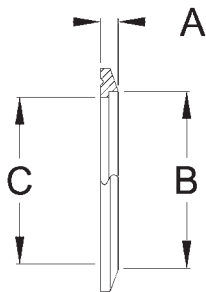

## Feature:

- Use these covers to protect all weld ends on fittings and valves.

Size	Vinyl Plastic Part #	Price/E
1/2"	<b>BCW-050</b>	<b>\$0.55</b>
3/4"	<b>BCW-075</b>	<b>0.90</b>
1"	<b>BCW-100</b>	<b>1.30</b>
1 1/2"	<b>BCW-150</b>	<b>1.65</b>
2"	<b>BCW-200</b>	<b>2.15</b>
2 1/2"	<b>BCW-250</b>	<b>2.90</b>
3"	<b>BCW-300</b>	<b>3.55</b>
4"	<b>BCW-400</b>	<b>5.30</b>
6"	<b>BCW-600</b>	<b>12.50</b>
8"	<b>BCW-800</b>	<b>23.65</b>

## Features:

- 304 stainless construction
- just slip onto sanitary OD tube and weld
- butt weld is not needed

Tube OD	Dimensions			304 Stainless Steel	
	A	B	C	Part #	Price/E
1"	0.290"	1.005"	0.870"	<b>14QMP-G100</b>	<b>\$7.45</b>
1 1/2"	0.199"	1.505"	1.370"	<b>14QMP-G150</b>	<b>7.45</b>
2"	0.205"	2.005"	1.870"	<b>14QMP-G200</b>	<b>9.50</b>
2 1/2"	0.210"	2.505"	2.370"	<b>14QMP-G250</b>	<b>11.45</b>
3"	0.257"	3.005"	2.870"	<b>14QMP-G300</b>	<b>14.35</b>
4"	0.235"	4.005"	3.834"	<b>14QMP-G400</b>	<b>21.80</b>
6"	0.321"	6.005"	5.782"	<b>14QMP-G600</b>	<b>56.15</b>