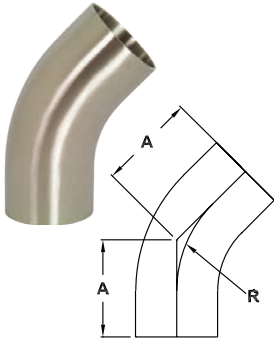

## Weld Elbows

## 3 Polished 45° Weld Elbows with Tangents - B2KS

Tube OD	Dimensions		Wall Thickness	polished ID/OD 304 Stainless Steel		polished ID/OD 316L Stainless Steel	
	A	R		Part #	Price/E	Part #	Price/E
¾"	2.250"	2.250"	.065"	---	---	<b>B2KS-R75P</b>	<b>\$111.45</b>
1"	1.188"	1.188"	.065"	<b>B2KS-G100P</b>	<b>\$25.65</b>	<b>B2KS-R100P</b>	<b>27.80</b>
1½"	1.625"	1.625"	.065"	<b>B2KS-G150P</b>	<b>27.80</b>	<b>B2KS-R150P</b>	<b>32.70</b>
2"	2.312"	2.312"	.065"	<b>B2KS-G200P</b>	<b>34.35</b>	<b>B2KS-R200P</b>	<b>45.25</b>
2½"	3.000"	3.000"	.065"	<b>B2KS-G250P</b>	<b>47.35</b>	<b>B2KS-R250P</b>	<b>63.10</b>
3"	3.688"	3.688"	.065"	<b>B2KS-G300P</b>	<b>64.00</b>	<b>B2KS-R300P</b>	<b>90.75</b>
4"	4.812"	4.812"	.083"	<b>B2KS-G400P</b>	<b>110.10</b>	<b>B2KS-R400P</b>	<b>148.15</b>

## 3 Polished 45° Weld Elbows - B2WK

Tube OD	Dimensions		Wall Thickness	polished ID/OD 304 Stainless Steel		polished ID/OD 316L Stainless Steel	
	A	R		Part #	Price/E	Part #	Price/E
1"	.625"	1.500"	.065"	<b>B2WK-G100P</b>	<b>\$19.95</b>	<b>B2WK-R100P</b>	<b>\$21.10</b>
1½"	.937"	2.250"	.065"	<b>B2WK-G150P</b>	<b>19.25</b>	<b>B2WK-R150P</b>	<b>21.95</b>
2"	1.250"	3.000"	.065"	<b>B2WK-G200P</b>	<b>25.35</b>	<b>B2WK-R200P</b>	<b>34.20</b>
2½"	1.562"	3.750"	.065"	<b>B2WK-G250P</b>	<b>37.05</b>	<b>B2WK-R250P</b>	<b>49.70</b>
3"	1.875"	4.500"	.065"	<b>B2WK-G300P</b>	<b>62.70</b>	<b>B2WK-R300P</b>	<b>79.30</b>
4"	2.500"	6.000"	.083"	<b>B2WK-G400P</b>	<b>112.00</b>	<b>B2WK-R400P</b>	<b>154.35</b>
6"	3.750"	9.000"	.109"	<b>B2WK-G600P</b>	<b>387.35</b>	<b>B2WK-R600P</b>	<b>465.65</b>
8"	5.000"	12.000"	.120"	---	---	<b>B2WK-R800P</b>	<b>1023.85</b>