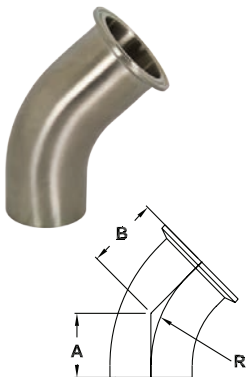

3 Polished 45° Clamp x Weld Elbows - B2KM

Tube OD	Dimensions			Wall Thickness	polished ID/OD 304 Stainless Steel		polished ID/OD 316L Stainless Steel	
	A	B	R		Part #	Price/E	Part #	Price/E
1"	1.188"	1.688"	1.500"	.065"	B2KM-G100	$87.95	B2KM-R100	$103.80
1½"	1.625"	2.125"	2.250"	.065"	B2KM-G150	96.90	B2KM-R150	92.70
2"	2.312"	2.812"	3.000"	.065"	B2KM-G200	115.75	B2KM-R200	121.55
2½"	3.000"	3.500"	3.750"	.065"	B2KM-G250	152.15	B2KM-R250	154.45
3"	3.688"	4.188"	4.500"	.065"	B2KM-G300	193.90	B2KM-R300	200.65
4"	4.812"	5.437"	6.000"	.083"	B2KM-G400	261.10	B2KM-R400	331.10

N