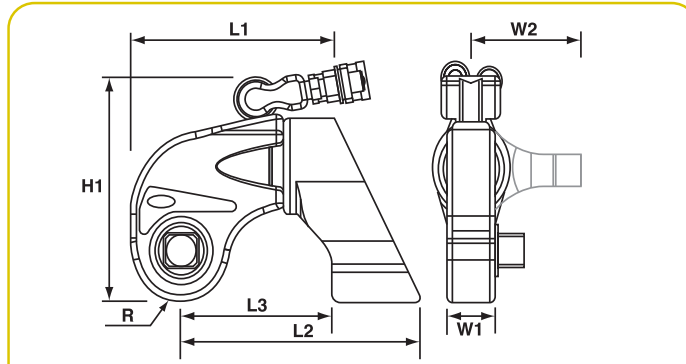

### HYDRAULIC SQUARE DRIVE TORQUE WRENCHES

- Low Weight, High Strength Design
- Superior Torsional Strength
- Fast Operation Cycle
- Fine Tooth Pawl
- Floating Piston Design
- Internal Swivel Manifold Relief
- Rigid Steel Body Construction
- Compact Frame Size

Tool Model	L1		L2		L3		H1		R		W1		W2	
	(in.)	(mm)	(in.)	(mm)	(in.)	(mm)	(in.)	(mm)	(in.)	(mm)	(in.)	(mm)	(in.)	(mm)
<b>TWSD1</b>	5.5	139	6.7	170	4.4	112	5.7	145	1.1	28	1.3	33	3.4	86
<b>TWSD3*</b>	6.7	170	7.7	196	4.9	124	6.9	175	1.5	38	1.8	46	4.1	104
<b>TWSD6*</b>	7.7	196	9.3	236	5.6	142	8.1	206	1.8	46	2.0	51	5.4	137
<b>TWSD11</b>	9.2	234	11.5	292	7.0	178	9.5	241	2.2	56	2.4	61	6.5	165
<b>TWSD25</b>	12.0	305	14.8	376	9.1	231	12.4	315	2.8	71	3.0	76	7.9	200