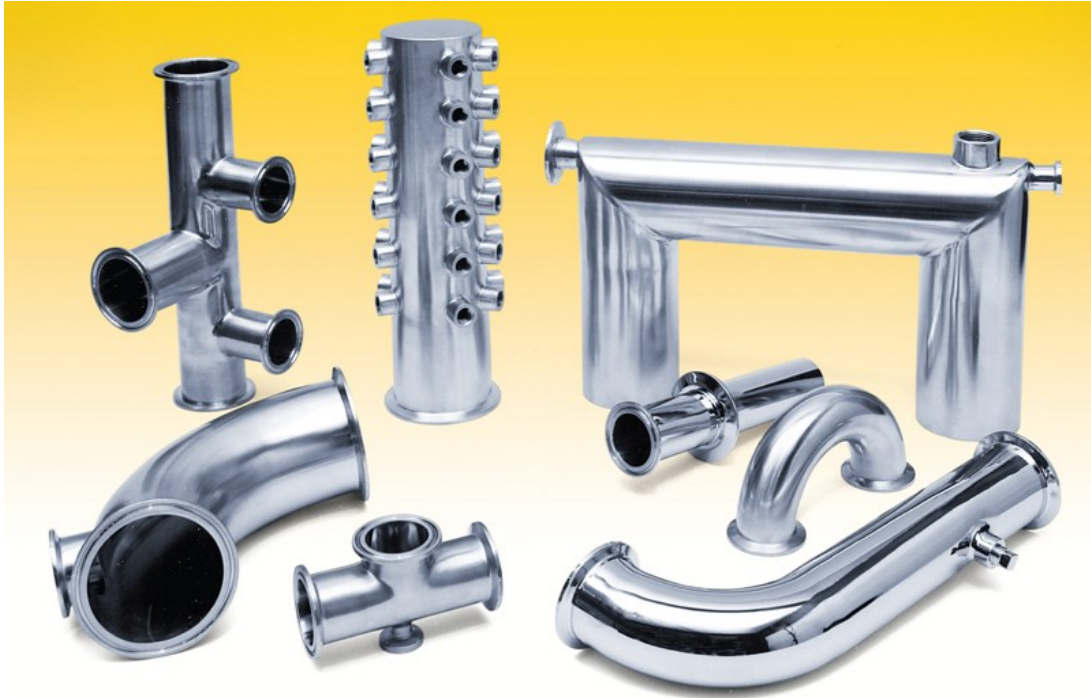

# TOP-FLO<sup>®</sup> Custom Fabrication

Our skilled craftsmen and specialized equipment combine to produce a wide variety of custom fabricated stainless steel process flow components. All specials are made to customer requirements and are available in a wide variety of sanitary finishes. Excellent quality, superb workmanship, and reasonable lead times are assured.

We specialize in: Custom Sanitary Spool Pieces, Custom Pump Casings, Dip Tubes, Special Tees, Custom Sanitary Fittings, Custom Jacketed Fittings, Diaphragm Valves, Strainers, Tubing, Custom Sanitary Manifolds, Machined Parts, Special Finishes, Custom Sanitary Flange Adapters, and many more.