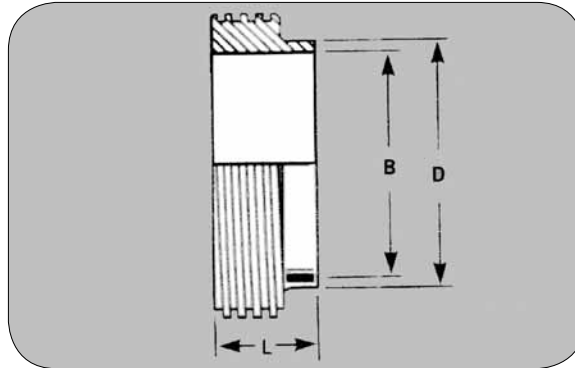

14PRFJP SHORT WELD FERRULE-JOHN PERRY (3A)

SIZE (TUBE O.D.)	D	B	L	STOCK NO.
1	1	.870	11/16	3641B10
1-1/2	1-1/2	1.370	23/32	3641B15
2	2	1.870	23/32	3641B20
2-1/2	2-1/2	2.370	27/32	3641B25
3	3	2.870	29/32	3641B30
4	4	3.834	1-7/32	3641B40

L14AJP PLAIN TUBE FERRULE-JOHN PERRY (3A)

SIZE (TUBE O.D.)	D	B	L	STOCK NO.
1	1	.870	1-3/8	3641A10
1-1/2	1-1/2	1.370	1-1/2	3641A15
2	2	1.870	1-1/2	3641A20
2-1/2	2-1/2	2.370	1-3/4	3641A25
3	3	2.870	1-3/4	3641A30
4	4	3.834	1-3/4	3641A40

15TRFJP SHORT WELD FERRULE-JOHN PERRY (3A)

SIZE (TUBE O.D.)	D	B	L	STOCK NO.
1	1	.870	11/16	3642B10
1-1/2	1-1/2	1.370	23/32	3642B15
2	2	1.870	23/32	3642B20
2-1/2	2-1/2	2.370	27/32	3642B25
3	3	2.870	29/32	3642B30
4	4	3.834	1-7/32	3642B40

L15AJP THREADED TUBE FERRULE-JOHN PERRY (3A)

SIZE (TUBE O.D.)	D	B	L	STOCK NO.
1	1	.870	1-3/8	3642A10
1-1/2	1-1/2	1.370	1-1/2	3642A15
2	2	1.870	1-1/2	3642A20
2-1/2	2-1/2	2.370	1-3/4	3642A25
3	3	2.870	1-3/4	3642A30
4	4	3.834	1-3/4	3642A40