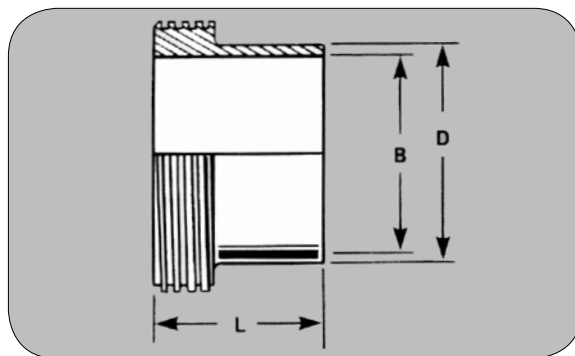

14PRFJP SHORT WELD FERRULE-JOHN PERRY (3A)

SIZE (TUBE O.D.)	D	B	L	STOCK NO.
1	1	.870	11/16	3641B10
1-1/2	1-1/2	1.370	23/32	3641B15
2	2	1.870	23/32	3641B20
2-1/2	2-1/2	2.370	27/32	3641B25
3	3	2.870	29/32	3641B30
4	4	3.834	1-7/32	3641B40

L14AJP PLAIN TUBE FERRULE-JOHN PERRY (3A)

SIZE (TUBE O.D.)	D	B	L	STOCK NO.
1	1	.870	1-3/8	3641A10
1-1/2	1-1/2	1.370	1-1/2	3641A15
2	2	1.870	1-1/2	3641A20
2-1/2	2-1/2	2.370	1-3/4	3641A25
3	3	2.870	1-3/4	3641A30
4	4	3.834	1-3/4	3641A40

15TRFJP SHORT WELD FERRULE-JOHN PERRY (3A)

SIZE (TUBE O.D.)	D	B	L	STOCK NO.
1	1	.870	11/16	3642B10
1-1/2	1-1/2	1.370	23/32	3642B15
2	2	1.870	23/32	3642B20
2-1/2	2-1/2	2.370	27/32	3642B25
3	3	2.870	29/32	3642B30
4	4	3.834	1-7/32	3642B40

L15AJP THREADED TUBE FERRULE-JOHN PERRY (3A)

SIZE (TUBE O.D.)	D	B	L	STOCK NO.
1	1	.870	1-3/8	3642A10
1-1/2	1-1/2	1.370	1-1/2	3642A15
2	2	1.870	1-1/2	3642A20
2-1/2	2-1/2	2.370	1-3/4	3642A25
3	3	2.870	1-3/4	3642A30
4	4	3.834	1-3/4	3642A40