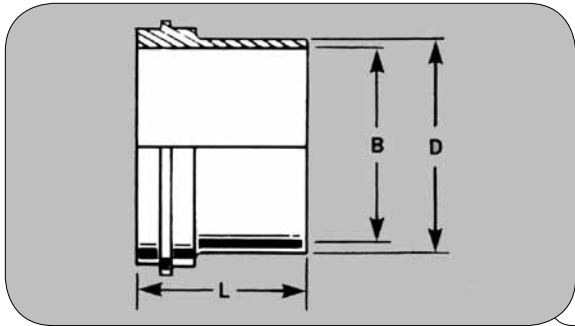

14PRFJP SHORT WELD FERRULE-JOHN PERRY (3A)

SIZE (TUBE O.D.)	D	B	L	STOCK NO.
1	1	.870	11/16	3641B10
1-1/2	1-1/2	1.370	23/32	3641B15
2	2	1.870	23/32	3641B20
2-1/2	2-1/2	2.370	27/32	3641B25
3	3	2.870	29/32	3641B30
4	4	3.834	1-7/32	3641B40

L14AJP PLAIN TUBE FERRULE-JOHN PERRY (3A)

SIZE (TUBE O.D.)	D	B	L	STOCK NO.
1	1	.870	1-3/8	3641A10
1-1/2	1-1/2	1.370	1-1/2	3641A15
2	2	1.870	1-1/2	3641A20
2-1/2	2-1/2	2.370	1-3/4	3641A25
3	3	2.870	1-3/4	3641A30
4	4	3.834	1-3/4	3641A40

15TRFJP SHORT WELD FERRULE-JOHN PERRY (3A)

SIZE (TUBE O.D.)	D	B	L	STOCK NO.
1	1	.870	11/16	3642B10
1-1/2	1-1/2	1.370	23/32	3642B15
2	2	1.870	23/32	3642B20
2-1/2	2-1/2	2.370	27/32	3642B25
3	3	2.870	29/32	3642B30
4	4	3.834	1-7/32	3642B40

L15AJP THREADED TUBE FERRULE-JOHN PERRY (3A)

SIZE (TUBE O.D.)	D	B	L	STOCK NO.
1	1	.870	1-3/8	3642A10
1-1/2	1-1/2	1.370	1-1/2	3642A15
2	2	1.870	1-1/2	3642A20
2-1/2	2-1/2	2.370	1-3/4	3642A25
3	3	2.870	1-3/4	3642A30
4	4	3.834	1-3/4	3642A40