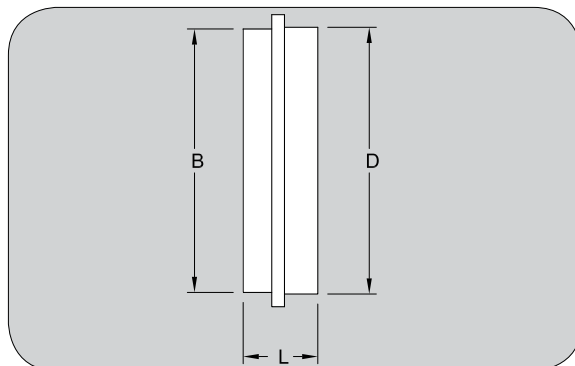

14PRFJP SHORT WELD FERRULE-JOHN PERRY (3A)

SIZE (TUBE O.D.)	D	B	L	STOCK NO.
1	1	.870	11/16	3641B10
1-1/2	1-1/2	1.370	23/32	3641B15
2	2	1.870	23/32	3641B20
2-1/2	2-1/2	2.370	27/32	3641B25
3	3	2.870	29/32	3641B30
4	4	3.834	1-7/32	3641B40

L14AJP PLAIN TUBE FERRULE-JOHN PERRY (3A)

SIZE (TUBE O.D.)	D	B	L	STOCK NO.
1	1	.870	1-3/8	3641A10
1-1/2	1-1/2	1.370	1-1/2	3641A15
2	2	1.870	1-1/2	3641A20
2-1/2	2-1/2	2.370	1-3/4	3641A25
3	3	2.870	1-3/4	3641A30
4	4	3.834	1-3/4	3641A40

15TRFJP SHORT WELD FERRULE-JOHN PERRY (3A)

SIZE (TUBE O.D.)	D	B	L	STOCK NO.
1	1	.870	11/16	3642B10
1-1/2	1-1/2	1.370	23/32	3642B15
2	2	1.870	23/32	3642B20
2-1/2	2-1/2	2.370	27/32	3642B25
3	3	2.870	29/32	3642B30
4	4	3.834	1-7/32	3642B40

L15AJP THREADED TUBE FERRULE-JOHN PERRY (3A)

SIZE (TUBE O.D.)	D	B	L	STOCK NO.
1	1	.870	1-3/8	3642A10
1-1/2	1-1/2	1.370	1-1/2	3642A15
2	2	1.870	1-1/2	3642A20
2-1/2	2-1/2	2.370	1-3/4	3642A25
3	3	2.870	1-3/4	3642A30
4	4	3.834	1-3/4	3642A40