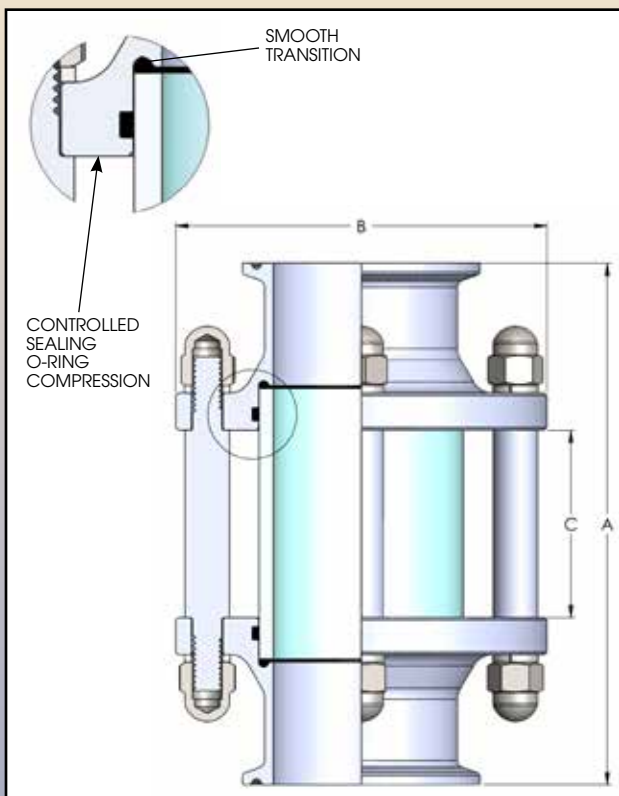

# Visual Flow Indicators Provide Full 360° View in Sterile Service

Data Sheet 01-0091 01/16

These sterile design visual flow indicators provide operators with a full 360° view of nearly any process pipeline fluid flow while imposing virtually no pressure drop in the line. Electropolished stainless steel heads with a standard SF4 finish are available in sanitary clamp, orbital weld, Swagelok TS, flange, union or special order connection styles.

Designed with unique o-ring seals, these sterile units provide a smooth transition between the stainless steel heads and the glass, eliminating any chances of product entrapment. In addition, these units are sterilizable and autoclavable. Precision fasteners between the heads make maintenance easy and over-tightening of the glass and over-compression of the o-ring impossible. Acorn nuts eliminate exposed threads.

The units are rated for working pressures up to 150 psi. Standard material of construction for sanitary service is 316L stainless steel. For corrosive service, Hastelloy®, AL6XN®, Monel®, and Alloy 20 are also available. All seal materials are USP Class VI and FDA compliant. EPDM is the standard o-ring seal material with FEP encapsulated silicone, silicone and Viton® o-rings available as options.

DIMENSIONS (mm/inches)			
Tube OD	A	B	C
1/2"	90 (3.54")	50 (1.97")	28 (1.08")
3/4"	90 (3.54")	50 (1.97")	28 (1.08")
1"	105 (4.13")	70 (2.76")	33 (1.30")
1-1/2"	105 (4.13")	80 (3.15")	39 (1.54")
2"	140 (5.51")	100 (3.94")	60 (2.36")
2-1/2"	151 (5.94")	115 (4.53")	86 (3.39")
3"	181 (7.12")	127 (5.00")	90 (3.54")
4"	206 (8.11")	156 (6.14")	100 (3.94")
6"	254 (10.00")	214 (8.43")	150 (5.91")